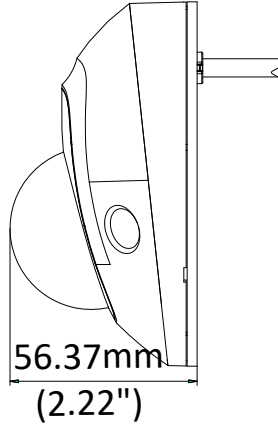

Dimensions

Accessories

Junction Box