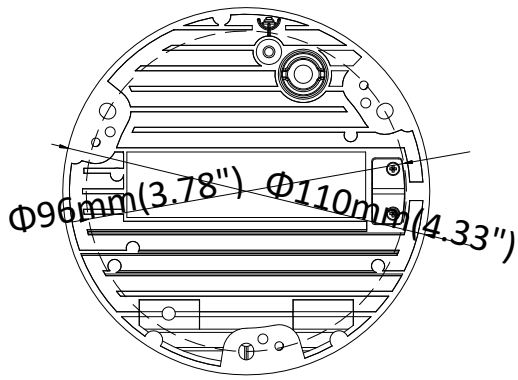

Dimensions

Accessories

Junction Box